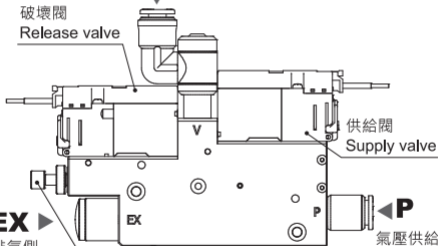

**KGN****VB08**真空單元  
VACUUM UNIT**V** 真空側 Vacuum port

▼ Ø4真空過濾器 Ø4 Vacuum suction filters

破壞閥

Release valve

**EX**

排氣側

Exhaust port

破壞流量調整針閥

Vacuum break flow adjustment needle

供給閥

Supply valve

氣壓供給側

Air supply port

M5X0.8