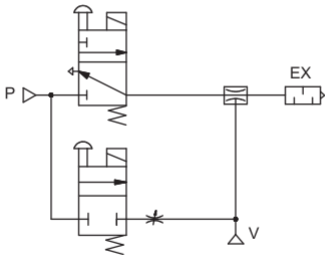

迴路圖 Circuit configurations